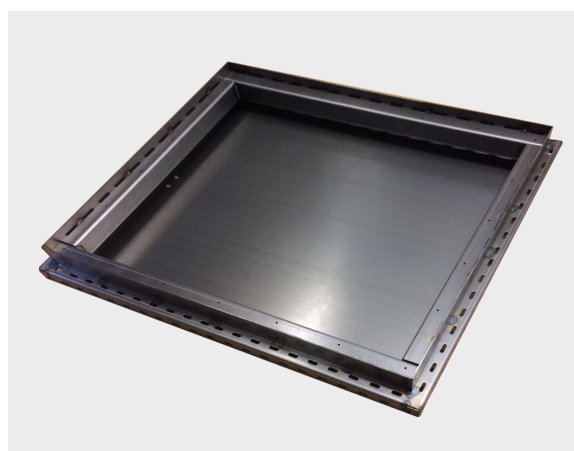

Backbox

For installation of GK / BOXER-Series into solid walls/ceilings

NOVASONAR - Invisible loudspeaker

Backbox

For BOXER GK-Series (500 mm x 625 mm)

Dimensions: 555 mm x 680 mm x 102 mm

Backbox A

For GK-Series (500 mm x 625 mm)

Dimensions: 555 mm x 680 mm x 102 mm

Backbox B

Backbox for installation of Novarsonar flat-panel loudspeakers into solid walls / ceilings

www.novasonar.de

Product overview