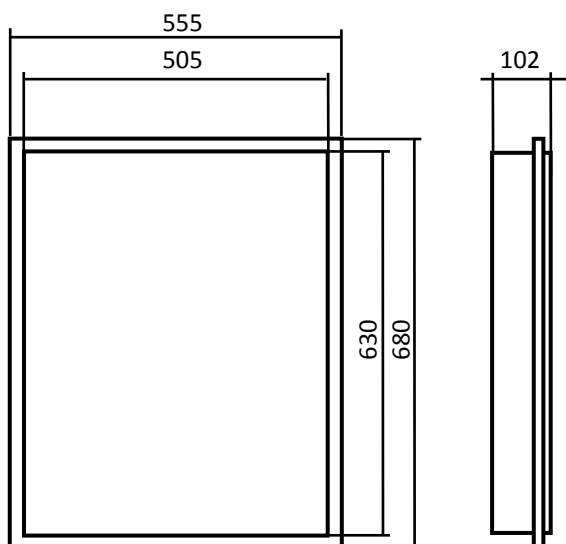

# Backbox

**For BOXER GK-Series** (500 mm x 625 mm)

Dimensions: 555 mm x 680 mm x 102 mm

**Backbox A**

2

**For GK-Series** (500 mm x 625 mm)

Dimensions: 555 mm x 680 mm x 102 mm

**Backbox B**

## Description / Technical data

Backbox for installation of Novarsonar GK-Series with dimensions 500 mm x 625 mm in solid walls / ceilings.

Dimensions: 555 mm x 680 mm x 102 mm

Material: Steel

Manufacturer: ML-Audio und Carbons GmbH  
Model: Novasonar Backbox A

## Description / Technical data

Backbox for installation of Novarsonar GK-Series with dimensions 500 mm x 625 mm in solid walls / ceilings.

Dimensions: 555 mm x 680 mm x 62 mm

Material: Steel

Manufacturer: ML-Audio und Carbons GmbH  
Model: Novasonar Backbox B

# Backbox

**For BOXER GK-Series** (500 mm x 625 mm)

Dimensions: 555 mm x 680 mm x 102 mm

**Backbox A**

**For GK-Series** (500 mm x 625 mm)

Dimensions: 555 mm x 680 mm x 102 mm

**Backbox B**

Backbox for installation of Novarsonar flat-panel loudspeakers into solid walls / ceilings