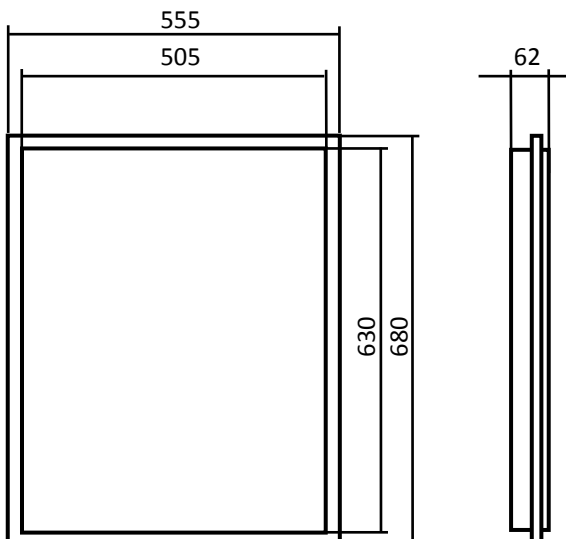

# Backbox

**For BOXER GK-Series** (500 mm x 625 mm)

Dimensions: 555 mm x 680 mm x 102 mm

**Backbox A**

2

**For GK-Series** (500 mm x 625 mm)

Dimensions: 555 mm x 680 mm x 102 mm

**Backbox B**

## Description / Technical data

Backbox for installation of Novarsonar GK-Series with dimensions 500 mm x 625 mm in solid walls / ceilings.

Dimensions: 555 mm x 680 mm x 102 mm

Material: Steel

Manufacturer: ML-Audio und Carbons GmbH  
Model: Novasonar Backbox A

## Description / Technical data

Backbox for installation of Novarsonar GK-Series with dimensions 500 mm x 625 mm in solid walls / ceilings.

Dimensions: 555 mm x 680 mm x 62 mm

Material: Steel

Manufacturer: ML-Audio und Carbons GmbH  
Model: Novasonar Backbox B

# Backbox

**For BOXER GK-Series** (500 mm x 625 mm)

Dimensions: 555 mm x 680 mm x 102 mm

**Backbox A**

**For GK-Series** (500 mm x 625 mm)

Dimensions: 555 mm x 680 mm x 102 mm

**Backbox B**

Backbox for installation of Novarsonar flat-panel loudspeakers into solid walls / ceilings