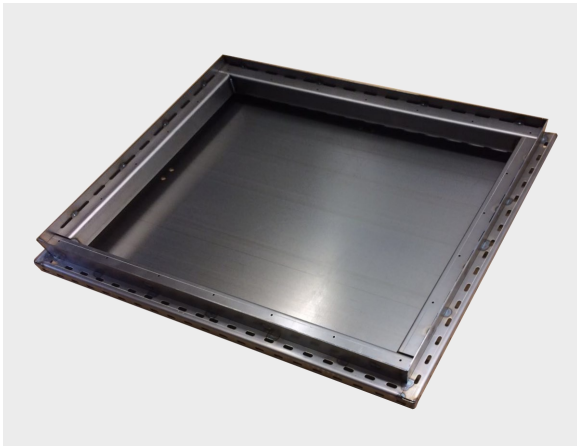

# NOVASONAR Backbox A

For installation of BOXER GK-Series into solid walls/ceilings

**Backbox for use in solid walls / ceilings**

## Description / Technical data

Backbox for installation of Novarsonar GK-Series with dimensions 500 mm x 625 mm in solid walls / ceilings.

Dimensions: 555 mm x 680 mm x 102 mm

Material: Steel

Manufacturer: ML-Audio und Carbons GmbH  
Model: Novasonar Backbox A