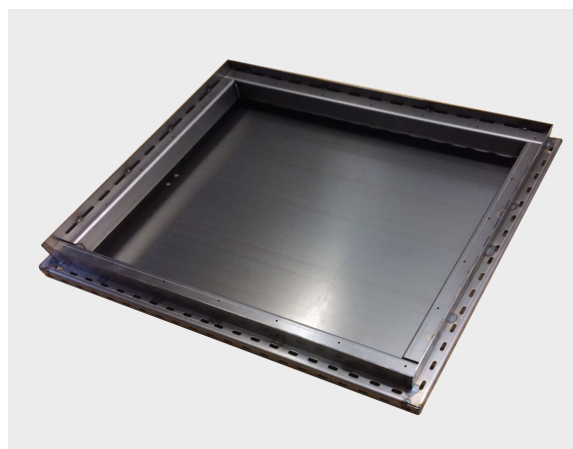

## Backbox

For installation of GK / BOXER-Series into solid walls/ceilings

NOVASONAR - Invisible loudspeaker

# Backbox

**For BOXER GK-Series** (500 mm x 625 mm)

Dimensions: 555 mm x 680 mm x 102 mm

**Backbox A**

2

**For GK-Series** (500 mm x 625 mm)

Dimensions: 555 mm x 680 mm x 102 mm

**Backbox B**

## Description / Technical data

Backbox for installation of Novarsonar GK-Series with dimensions 500 mm x 625 mm in solid walls / ceilings.

Dimensions: 555 mm x 680 mm x 102 mm

Material: Steel

Manufacturer: ML-Audio und Carbons GmbH  
Model: Novasonar Backbox A

## Description / Technical data

Backbox for installation of Novarsonar GK-Series with dimensions 500 mm x 625 mm in solid walls / ceilings.

Dimensions: 555 mm x 680 mm x 62 mm

Material: Steel

Manufacturer: ML-Audio und Carbons GmbH  
Model: Novasonar Backbox B