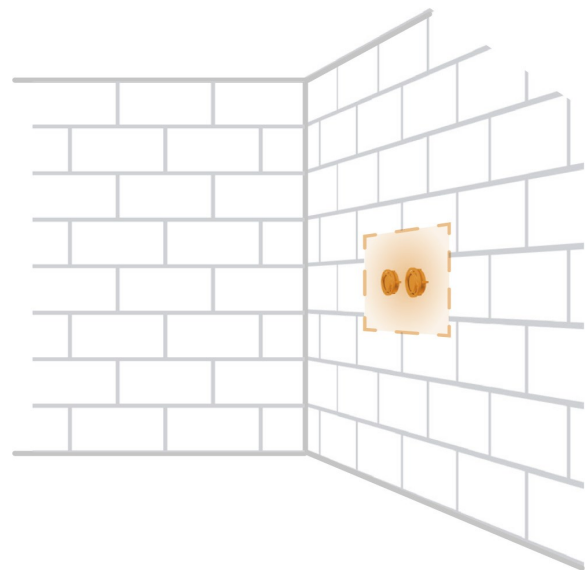

## Backbox

For installation of GK / BOXER-Series into solid walls/ceilings

NOVASONAR - Invisible loudspeaker

# NOVASONAR Backbox A

For installation of BOXER GK-Series into solid walls/ceilings

**Backbox for use in solid walls / ceilings**