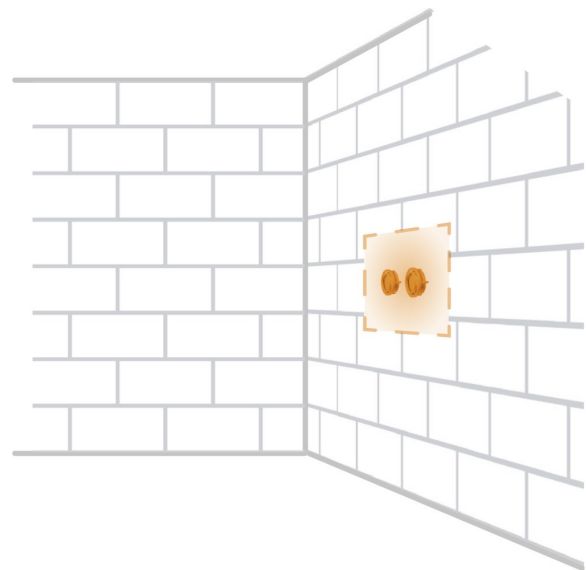

# NOVASONAR Backbox A

For installation of BOXER GK-Series into solid walls/ceilings

**Backbox for use in solid walls / ceilings**

# NOVASONAR Backbox B

For installation of BOXER GK-Series into solid walls/ceilings

**Backbox for use in solid walls / ceilings**