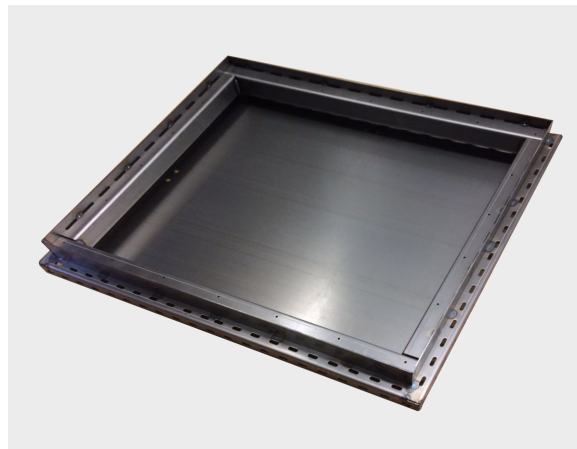

Backbox

For installation of GK / BOXER-Series into solid walls/ceilings

NOVASONAR - Invisible loudspeaker

Backbox

For GK-Series (500 mm x 625 mm)

Dimensions: 555 mm x 680 mm x 102 mm

Backbox A

For BOXER GK-Series (500 mm x 625 mm)

Dimensions: 555 mm x 680 mm x 102 mm

Backbox B

Backbox for installation of Novarsonar flat-panel loudspeakers into solid walls / ceilings

www.novasonar.de

Product overview