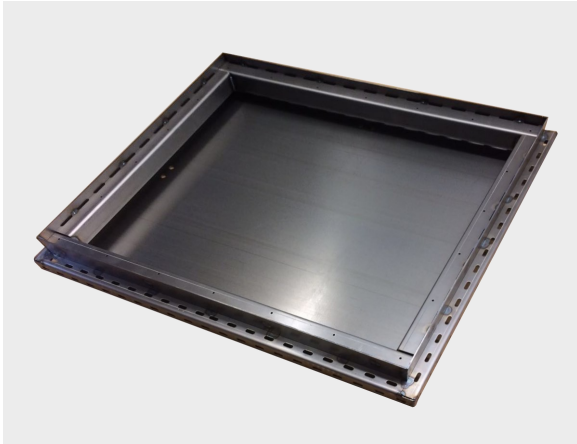

Backbox

For installation of GK / BOXER-Series into solid walls/ceilings

NOVASONAR - Invisible loudspeaker

Backbox

For GK-Series (500 mm x 625 mm)

Dimensions: 555 mm x 680 mm x 62 mm

Backbox A

2

For installation of GK-Series into solid walls/ceilings

Backbox for use in solid walls / ceilings

Description / Technical data

Backbox for installation of Novarsonar GK-Series with dimensions 500 mm x 625 mm in solid walls / ceilings.

NOVASONAR Backbox B

For installation of BOXER GK-Series into solid walls/ceilings

Backbox for use in solid walls / ceilings

Description / Technical data

Backbox for installation of Novarsonar GK-Series with dimensions 500 mm x 625 mm in solid walls / ceilings.