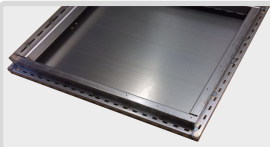

Backbox

For installation of GK / BOXER-Series into solid walls/ceilings