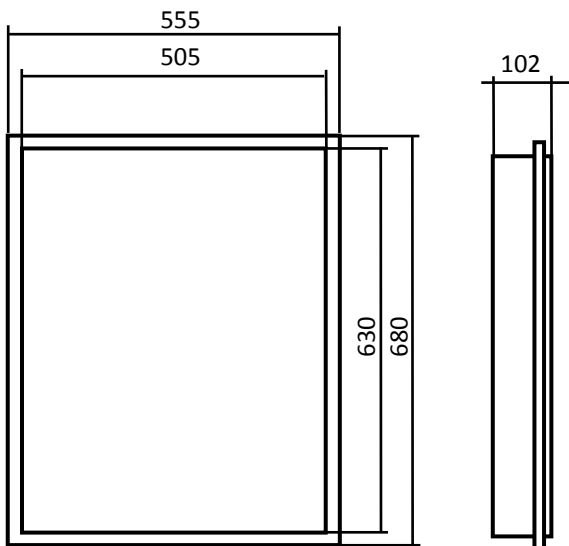

For BOXER GK-Series (500 mm x 625 mm)

Dimensions: 555 mm x 680 mm x 102 mm

Backbox B

3

Please click on the products to open the respective **data specification sheet**

www.novasonar.de

Specification sheets

NOVASONAR Backbox A

Dimensions: 555 mm x 680 mm x 62 mm

Material: Steel

Manufacturer: ML-Audio und Carbons GmbH
Model: Novasonar Backbox A

[Back to contents](#)

All products subject to technical modification without prior notice. Errors excepted.

NOVASONAR Backbox B

For installation of BOXER GK-Series into solid walls/ceilings

Backbox for use in solid walls / ceilings

Description / Technical data

Backbox for installation of Novarsonar GK-Series with dimensions 500 mm x 625 mm in solid walls / ceilings.

Dimensions: 555 mm x 680 mm x 102 mm

Material: Steel

Manufacturer: ML-Audio und Carbons GmbH
Model: Novasonar Backbox B

[Back to contents](#)

All products subject to technical modification without prior notice. Errors excepted.