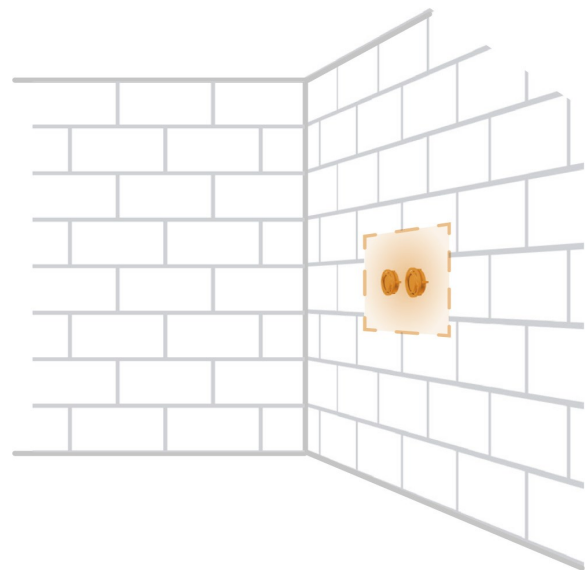

Backbox

For installation of GK / BOXER-Series into solid walls/ceilings

NOVASONAR - Invisible loudspeaker

Backbox

For GK-Series (500 mm x 625 mm)

Dimensions: 555 mm x 680 mm x 62 mm

Backbox A

2

For BOXER GK-Series (500 mm x 625 mm)

Dimensions: 555 mm x 680 mm x 102 mm

Backbox B

3

Please click on the products to open the respective **data specification sheet**

www.novasonar.de

Specification sheets

NOVASONAR Backbox A

For installation of GK-Series into solid walls/ceilings

Backbox for use in solid walls / ceilings

Description / Technical data

Backbox for installation of Novarsonar GK-Series with dimensions 500 mm x 625 mm in solid walls / ceilings.

NOVASONAR Backbox B

For installation of BOXER GK-Series into solid walls/ceilings

Backbox for use in solid walls / ceilings

Description / Technical data

Backbox for installation of Novarsonar GK-Series with dimensions 500 mm x 625 mm in solid walls / ceilings.