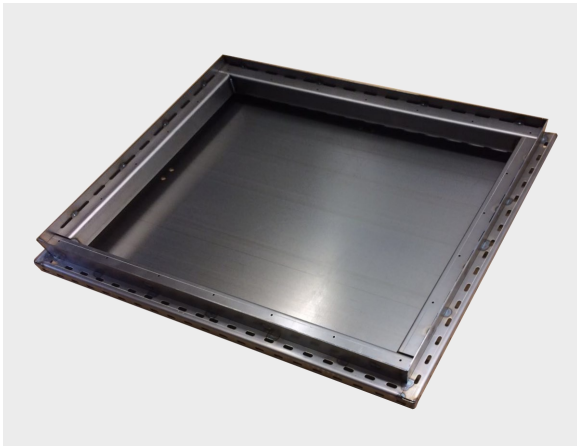

Backbox

For installation of GK / BOXER-Series into solid walls/ceilings

NOVASONAR - Invisible loudspeaker

Backbox

For GK-Series (500 mm x 625 mm)

Dimensions: 555 mm x 680 mm x 62 mm

Backbox A

2

For BOXER GK-Series (500 mm x 625 mm)

Dimensions: 555 mm x 680 mm x 102 mm

Backbox B

3

Please click on the products to open the respective **data specification sheet**

www.novasonar.de

Specification sheets

NOVASONAR Backbox A

For installation of GK-Series into solid walls/ceilings

Backbox for use in solid walls / ceilings

Description / Technical data

Backbox for installation of Novarsonar GK-Series with dimensions 500 mm x 625 mm in solid walls / ceilings.

NOVASONAR Backbox B

For installation of BOXER GK-Series into solid walls/ceilings

Backbox for use in solid walls / ceilings

Description / Technical data

Backbox for installation of Novarsonar GK-Series with dimensions 500 mm x 625 mm in solid walls / ceilings.