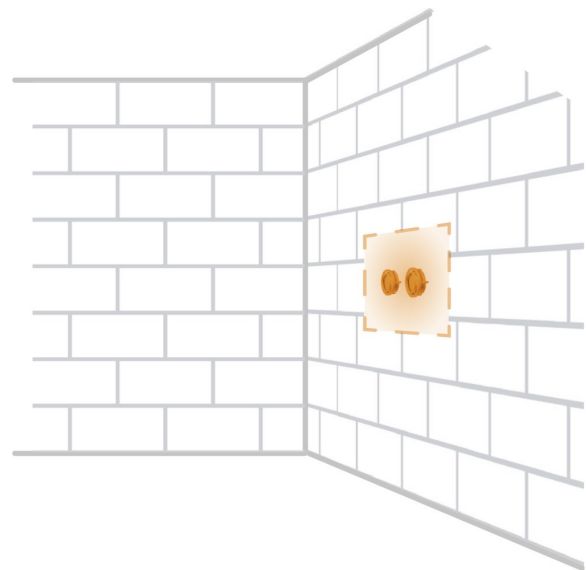

For installation of GK-Series into solid walls/ceilings

Backbox for use in solid walls / ceilings

Description / Technical data

Backbox for installation of Novarsonar GK-Series with dimensions 500 mm x 625 mm in solid walls / ceilings.

NOVASONAR Backbox B

For installation of BOXER GK-Series into solid walls/ceilings

Backbox for use in solid walls / ceilings

Description / Technical data

Backbox for installation of Novarsonar GK-Series with dimensions 500 mm x 625 mm in solid walls / ceilings.