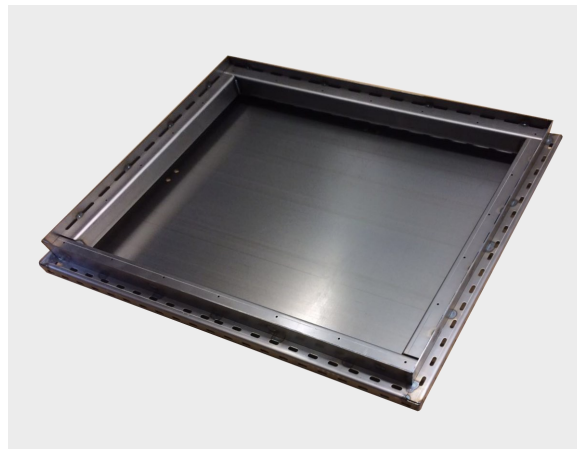

Backbox

For installation of GK / BOXER-Series into solid walls/ceilings

NOVASONAR - Invisible loudspeaker

Backbox

For GK-Series (500 mm x 625 mm)

Dimensions: 555 mm x 680 mm x 62 mm

Backbox A

2

For BOXER GK-Series (500 mm x 625 mm)

Dimensions: 555 mm x 680 mm x 102 mm

Backbox B

3

Please click on the products to open the respective **data specification sheet**

www.novasonar.de

Specification sheets

NOVASONAR Backbox A

For installation of GK-Series into solid walls/ceilings

Backbox for use in solid walls / ceilings

Description / Technical data

Backbox for installation of Novarsonar GK-Series with dimensions 500 mm x 625 mm in solid walls / ceilings.

NOVASONAR Backbox B

For installation of BOXER GK-Series into solid walls/ceilings

Backbox for use in solid walls / ceilings

Description / Technical data

Backbox for installation of Novarsonar GK-Series with dimensions 500 mm x 625 mm in solid walls / ceilings.