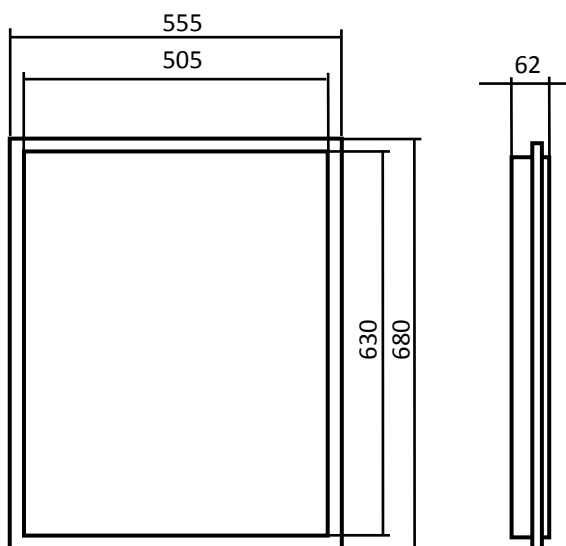

Backbox

For installation of GK / BOXER-Series into solid walls/ceilings

NOVASONAR - Invisible loudspeaker

Backbox

For GK-Series (500 mm x 625 mm)

Dimensions: 555 mm x 680 mm x 62 mm

Backbox A

2

For BOXER GK-Series (500 mm x 625 mm)

Dimensions: 555 mm x 680 mm x 102 mm

Backbox B

3

Please click on the products to open the respective **data specification sheet**

www.novasonar.de

Specification sheets

NOVASONAR Backbox A

For installation of GK-Series into solid walls/ceilings

Backbox for use in solid walls / ceilings

Description / Technical data

Backbox for installation of Novarsonar GK-Series with dimensions 500 mm x 625 mm in solid walls / ceilings.

Dimensions: 555 mm x 680 mm x 62 mm

Material: Steel

Manufacturer: ML-Audio und Carbons GmbH
Model: Novasonar Backbox A

[Back to contents](#)

All products subject to technical modification without prior notice. Errors excepted.